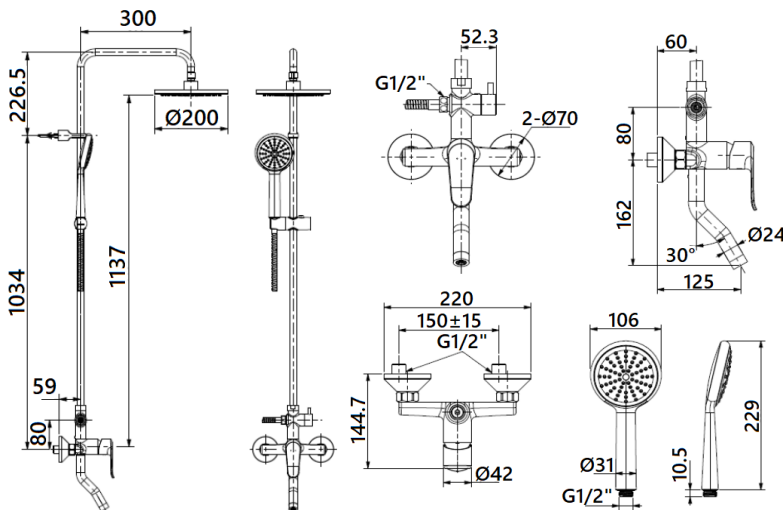

PROJECT		REF		REV	ITEM CODE	
LOCATION		DATE			PAGE	

SANITARY WARE SPECIFICATION SHEET

Item Descriptions	American Standard (PRC) "Neo Modern" Chrome plated exposed bath & shower mixer with shower kit; 5 functions hand shower	Illustration/ Drawing	
Model	CF-9088.100.50		
Material	Chrome Plated		
Manufacturer	American Standard (PRC)		
Source	Acme Sanitary Ware Co. Ltd Mr. Eric Wong/ Mr. Don Yuen		
Contact Tel/Fax	(852) 2388-7171 / (852) 2710-8012		
E-mail	acme@acmesanitary.com.hk		
Website	www.acmesanitary.com.hk		

FEATURES

- A grade brass, strong and durable
- High quality ceramic valve for longer usage
- Ceramic diverter with 3 functions for longer usage
- Ceramic cartridge tested = 500,000 times
- With shower kits
- With hand shower and shower head